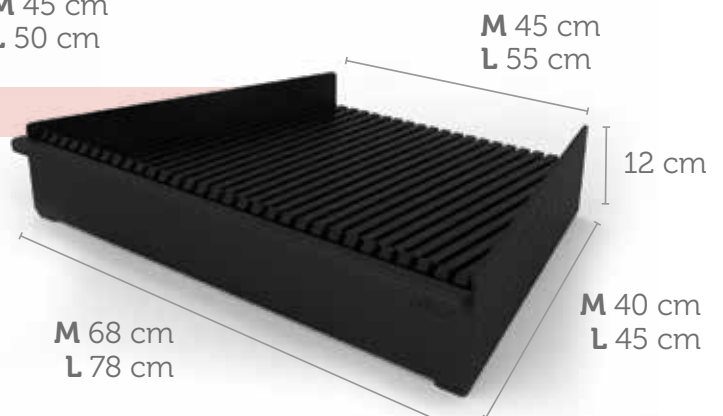

REIXA **SAU cónica**

Reixa Sau cónica M
REF. **RSAU680400450**
Reixa Sau cónica L
REF. **RSAU780450550**