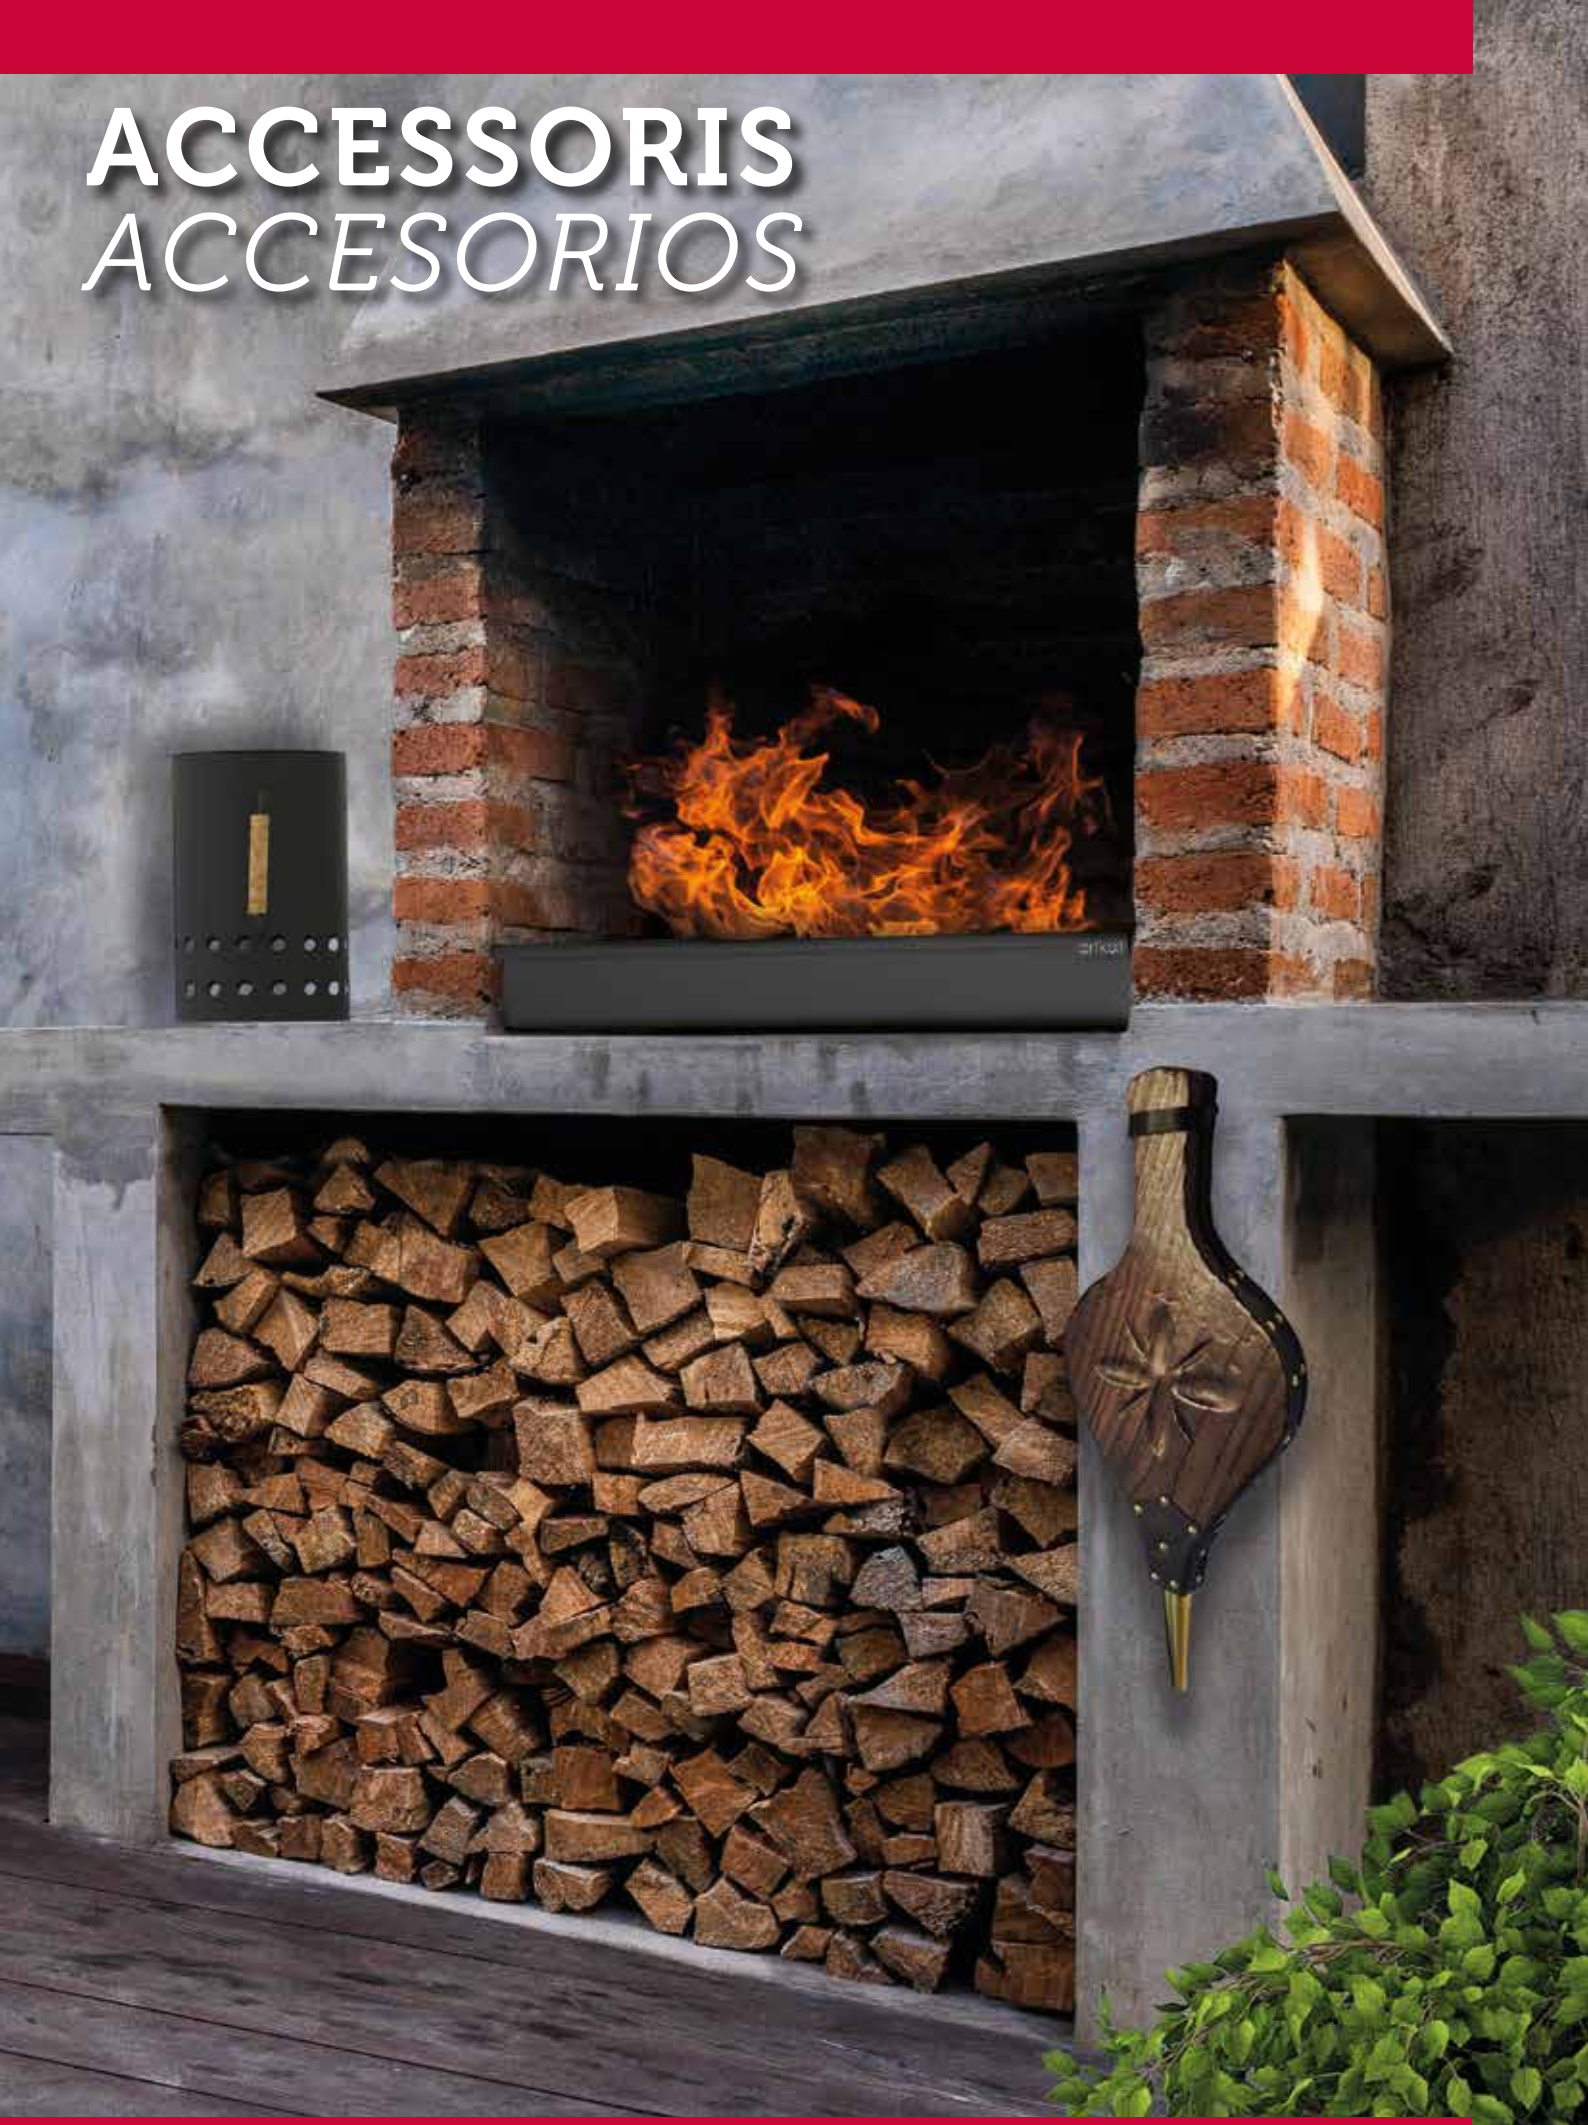

ACCESSORIS ACCESORIOS